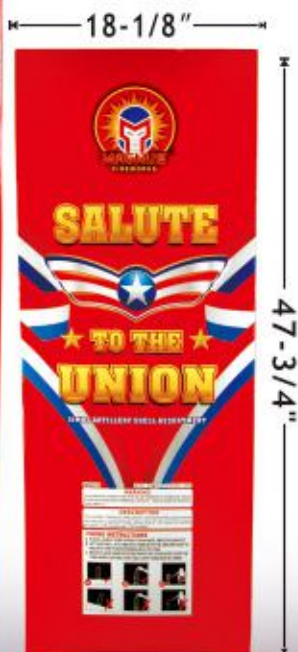

## SALUTE TO THE UNION

**M8007 60 SHOTS 112 BREAKS**

Packing: 1/1

Unit Size: 47-3/4x18-1/8x5-1/8"

CBM(M<sup>3</sup>): 0.094M<sup>3</sup>

GW(kg): 12.5kg

**Key Feature:** 60 Shell kit with 112 Breaks

**Description:** This massive artillery shell assortment contains 60 shells and 112 breaks! A perfect salute to our country with single, double, triple, and quad break shells!